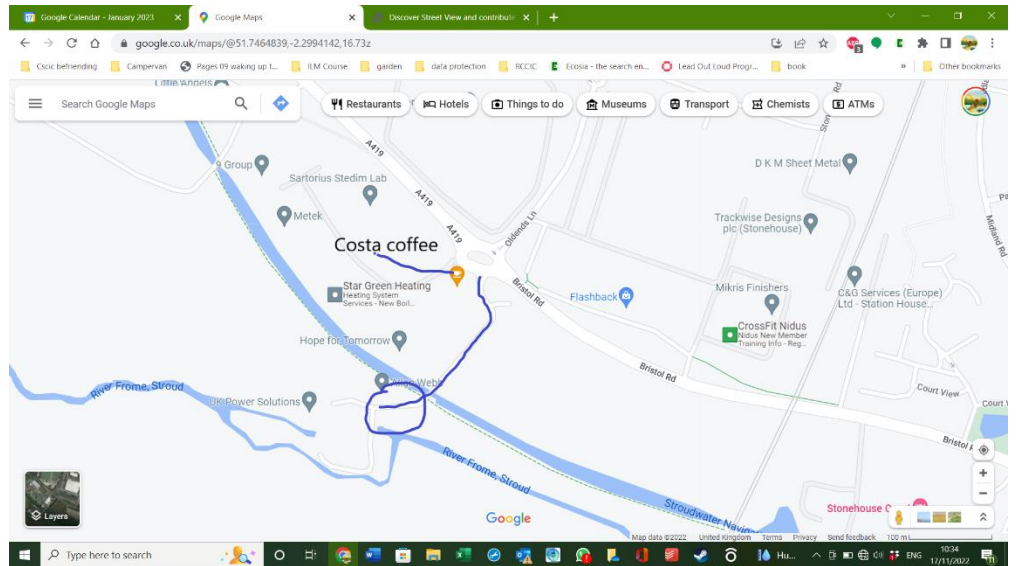

Directions to ReConnect Gloucestershire

Suites ABC

South 1st

The Wheelhouse

Bond's Mill,

Stonehouse

GL10 3RF

- Turn off the A419 (the road to Jct 13 of M5), signposted to Bond's Mill, behind Costa coffee.

- Drive past the car park on your left

- Go over the canal and down the slope

- Visitor parking is on the left at the bottom of the slope

- Press 15 and the

- We will come and let you in
- If you can't access the keypad due to steps please call us when you arrive and we will come and help you to find the lift. 01453 619 620