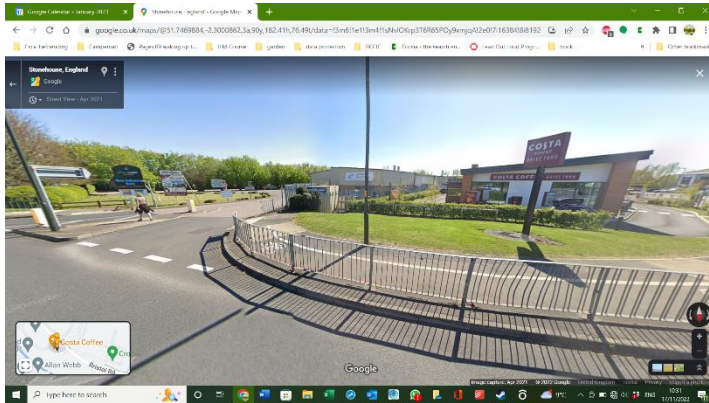

Directions to ReConnect Gloucestershire

Suites ABC

South 1st

The Wheelhouse

Bond's Mill,

Stonehouse

GL10 3RF

- Turn off the A419 (the road to Jct 13 of M5), signposted to Bond's Mill, behind Costa coffee.

- Drive past the car park on your left

- Go over the canal and down the slope

- Visitor parking is on the left at the bottom of the slope

- Press 15 and the

- We will come and let you in
- If you can't access the keypad due to steps please call us when you arrive and we will come and help you to find the lift. 01453 619 620